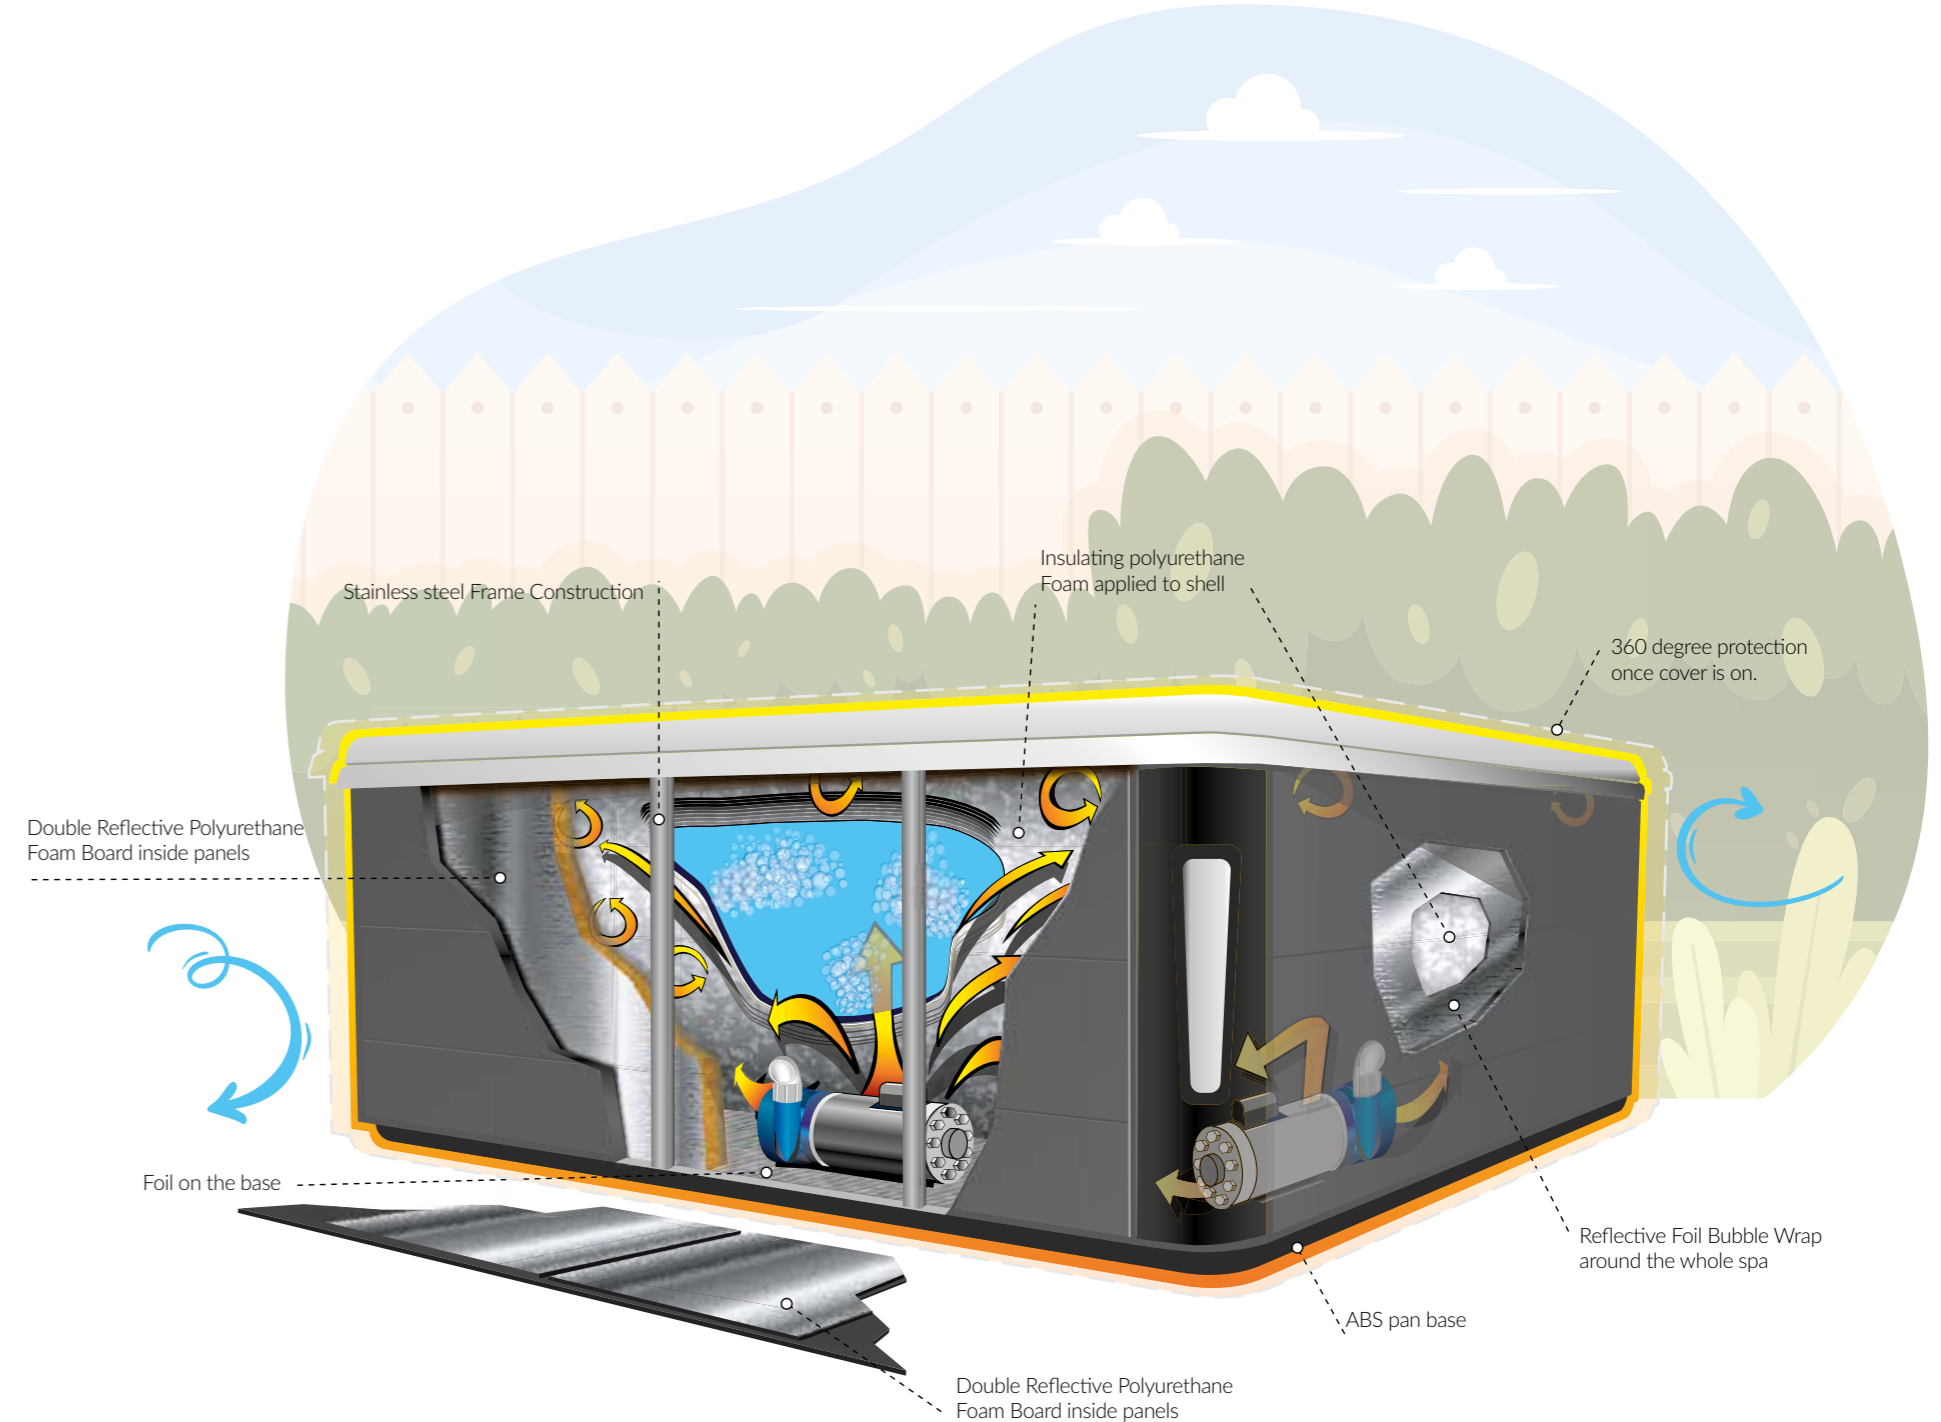

ENERGY EFFICIENT INSULATION

Our Platinum Premium Shield features on the luxurious Premium range.

This combines **five different types of insulation** to retain the heat within the cabinet by the **Superior Heatlock Insulation Process (SHIP)** providing a considerable difference in the heat retained in the hot tub as well as a reduction in energy costs.

By reflecting the heat back inwards, the wasted heat created by the pumps and other components can be recycled. The heat is then used to help maintain the temperature through heat transfer via the vast amount of plumbing, this assists with the overall running costs.