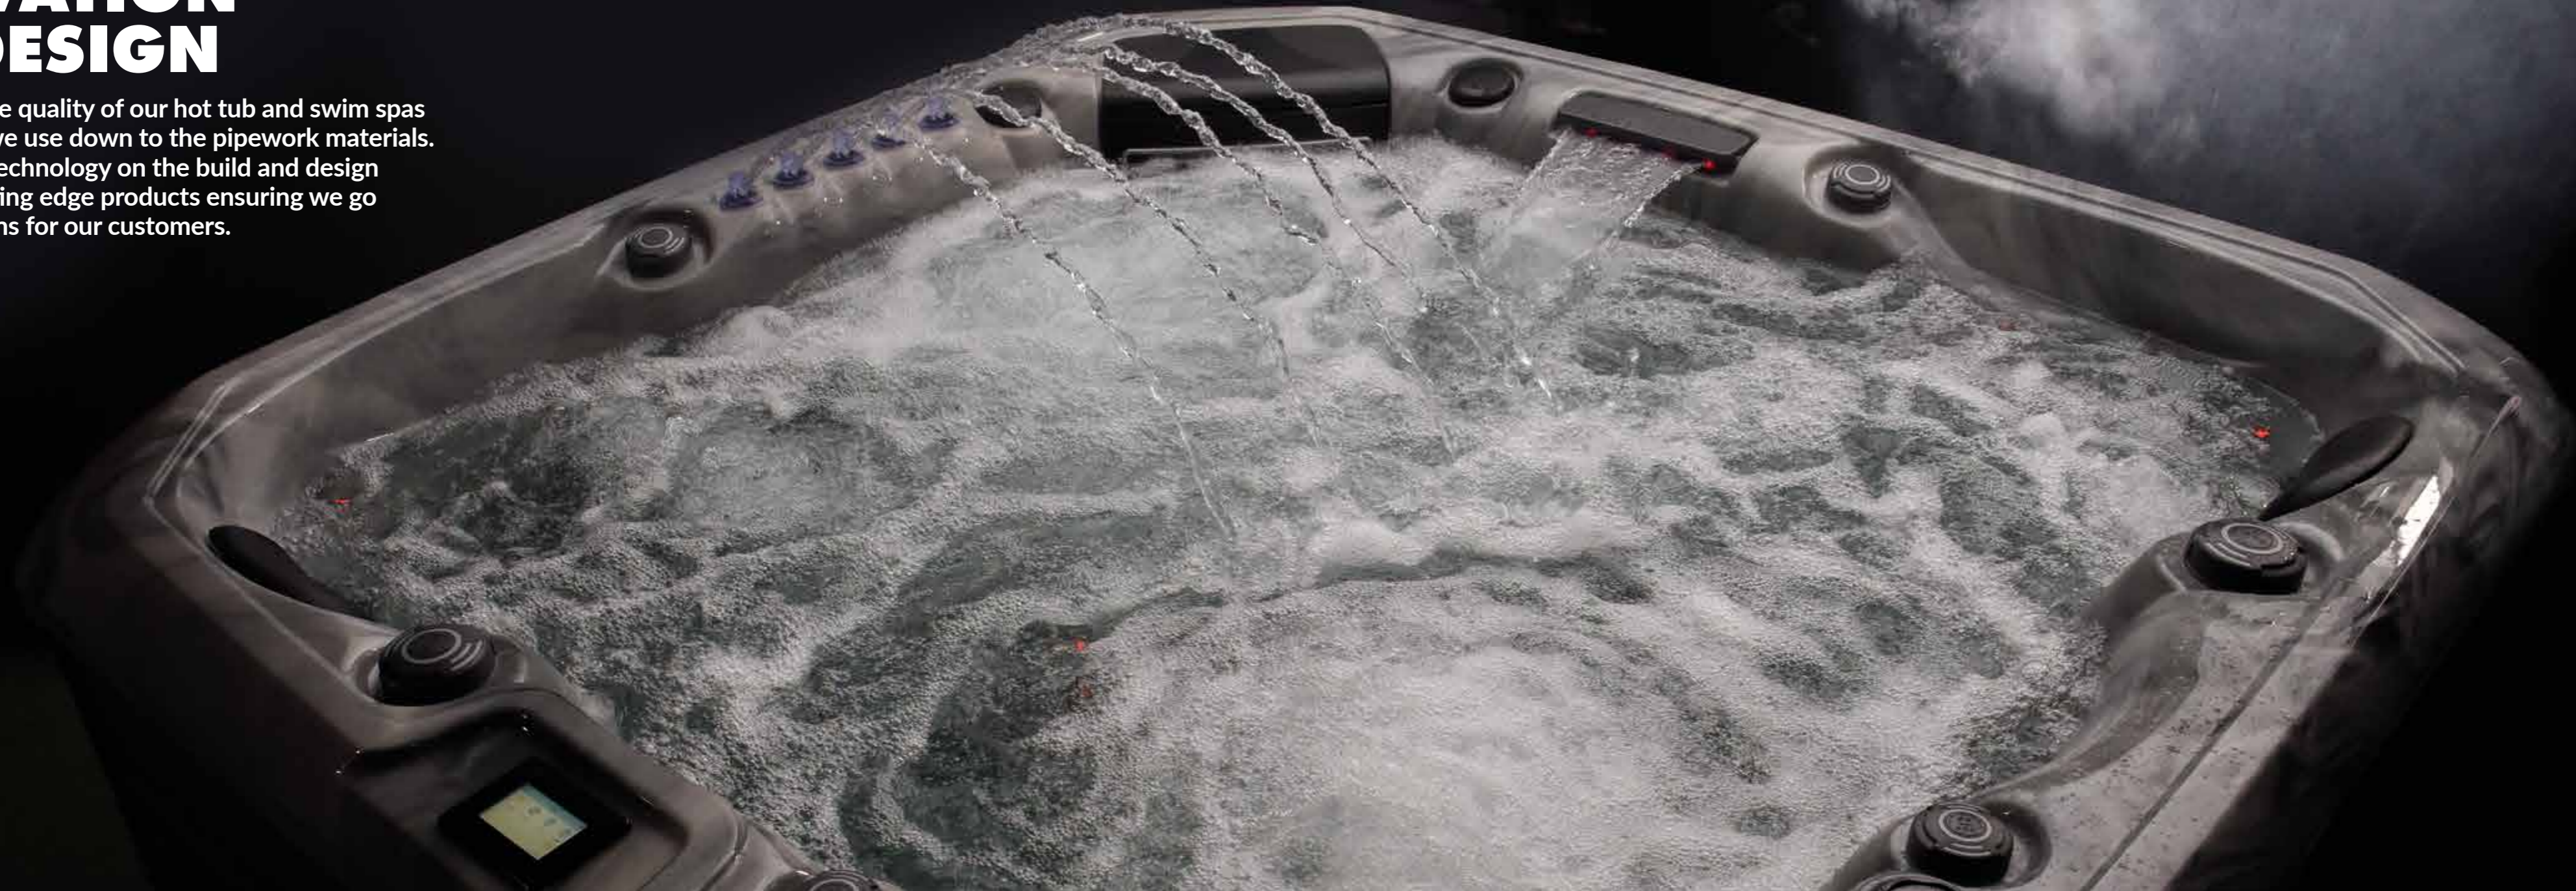

INNOVATION AND DESIGN

We take pride in the quality of our hot tub and swim spas from the controls we use down to the pipework materials. We use the latest technology on the build and design work to create cutting edge products ensuring we go beyond expectations for our customers.